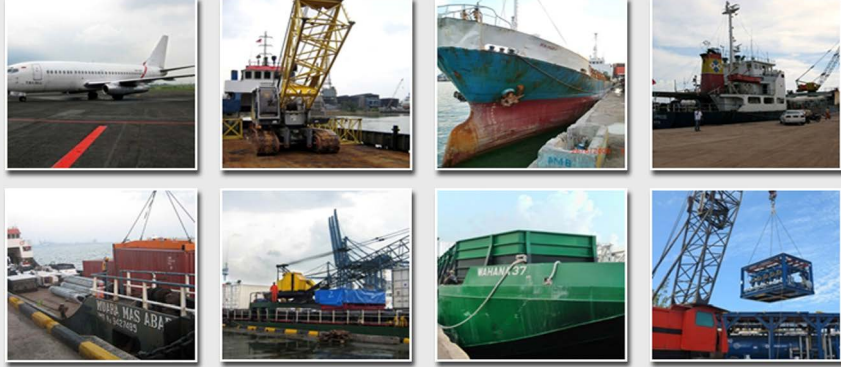

Baylink

Our Portfolio

Our projects are in Singapore and Indonesia (Manado, Surabaya, Zamrud, Labuan, Kalimantan Timur) and the World's major shipping ports.

Charter